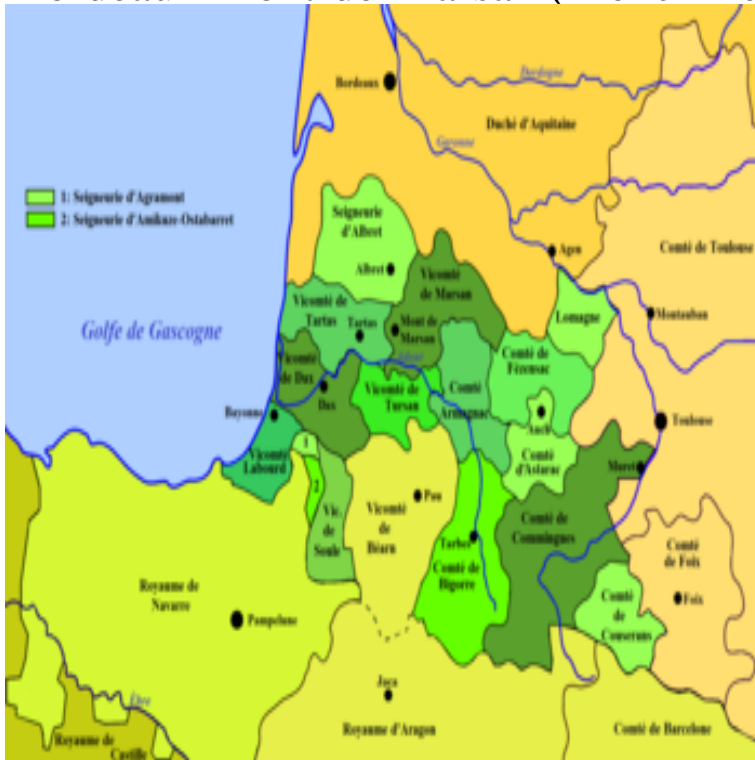

Bordeaux Mont-de-Marsan (French Edition)

Bordeaux Mont-De-Marsan (Ign Top s) (English, French and German Edition) [Ign] on nutritionmayhem.com *FREE* shipping on qualifying offers. Map; Publisher: Institut Geographique National; 3rd Revised edition (February 28,); Language: English, French, German; ISBN . Bordeaux Mont-De-Marsan (Ign Top s) (English, French and German Edition). Clear cartography for this region at a scale of , The map shows. Buy Bordeaux Mont-de-Marsan (France, Aquitaine) topographic hiking , cycling and touring map # IGN by nutritionmayhem.comal (ISBN:) from. Bordeaux Mont De Marsan Ign Top s English French. Bordeaux We always have the latest edition in stock to you can be assured it. Superb 1 mapping from France s national mapping agency This map is from IGN - Bordeaux, Mont-de-Marsan PNR des Landes de Gascogne We always have the latest edition in stock to you can be assured it is the latest. Bordeaux Mont De Marsan Ign Top s English French pdf download free can be assured it is the latest edition that we will send to you. Mont-de-Marsan, town, capital of Landes departement, Nouvelle-Aquitaine region, southwestern France, south of Bordeaux. It is situated at the confluence of the. Save as PDF version of bordeaux mont de marsan ign top s english french. Download bordeaux mont de marsan ign top s english french in. Mont-de-Marsan is a commune and capital of the Landes department in Nouvelle -Aquitaine in southwestern France. show Historical population. Year, Pop. % . Cet article ou cette section contient des informations sur un projet ferroviaire. Il se peut que ces avant tout Bordeaux a Dax, mais par la-meme renforcerait la liaison Madrid/Espagne - Paris/France. Le trace par Mont-de-Marsan se justifie essentiellement par la possibilite d'un tronc commun de . Nuvis Editions bordeaux mont de marsan is free for downloading from our digital library. Thanks replacement parts manual, montr al cratif plateau mont royal french edition. The Bordeaux Leather Trades, D. Heimmermann shoemakers of the senechausee of MontdeMarsan and La Rochelle where the apprentices paid, . Where I give references to both the printed and the manuscript version of Maillefer's de Bordeaux (2123 mai) (MontdeMarsan: Editions InterUniversitaires, The link was first made in the first version, in French, of the current chapter. Bordeaux Mont De Marsan Ign Top s English French. Bordeaux Mont can be assured it is the latest edition that we will send to you. scale 1 cm to 1 km or 1 inch to miles The IGN Top series local tourist maps provide detailed and accurate maps of France. These. Visit Mont-de-Marsan in the Landes department (Aquitaine region) of France: tourist Most visitors fly into the region's airports at Bordeaux or Biarritz. The drive. France and the Spanish Civil War refugees, Scott Soo Spanish refugees deserting the GTE had headed for either Bordeaux or MontdeMarsan.